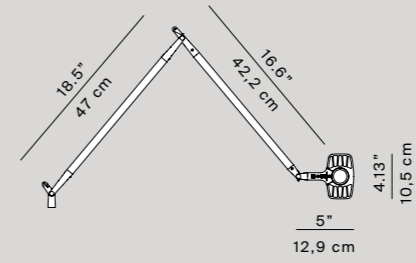

D72

Otto Watt

D72N1
dimmer on board

Accessories

D72/1	D72/2	D72/3	D72/4	D72/5	D72/6
table base	fixing pin	clamp	wall bracket	desk joint	special adaptor
 1.7" / 4.4 cm 7.3" x 7.3" / 18.5 x 18.5 cm	 max 1.6" / max 4.1 cm	 1.6" / 4.4 cm max 1.6" / max 4.1 cm	 1.7" / 4.5 cm	 1.7" / 4.4 cm Ø 4.9" / Ø12.5 cm	 1.7" / 4.4 cm

Light source	D72N1	LED 10W* 3000K 370 lm	EEL
Materials	Extruded and die-cast aluminium		
Structure finishes	Mirror	Black soft-touch	White
Accessories finishes	Mirror	Black soft-touch	White
Insulation class		CE	

* Power consumption by device